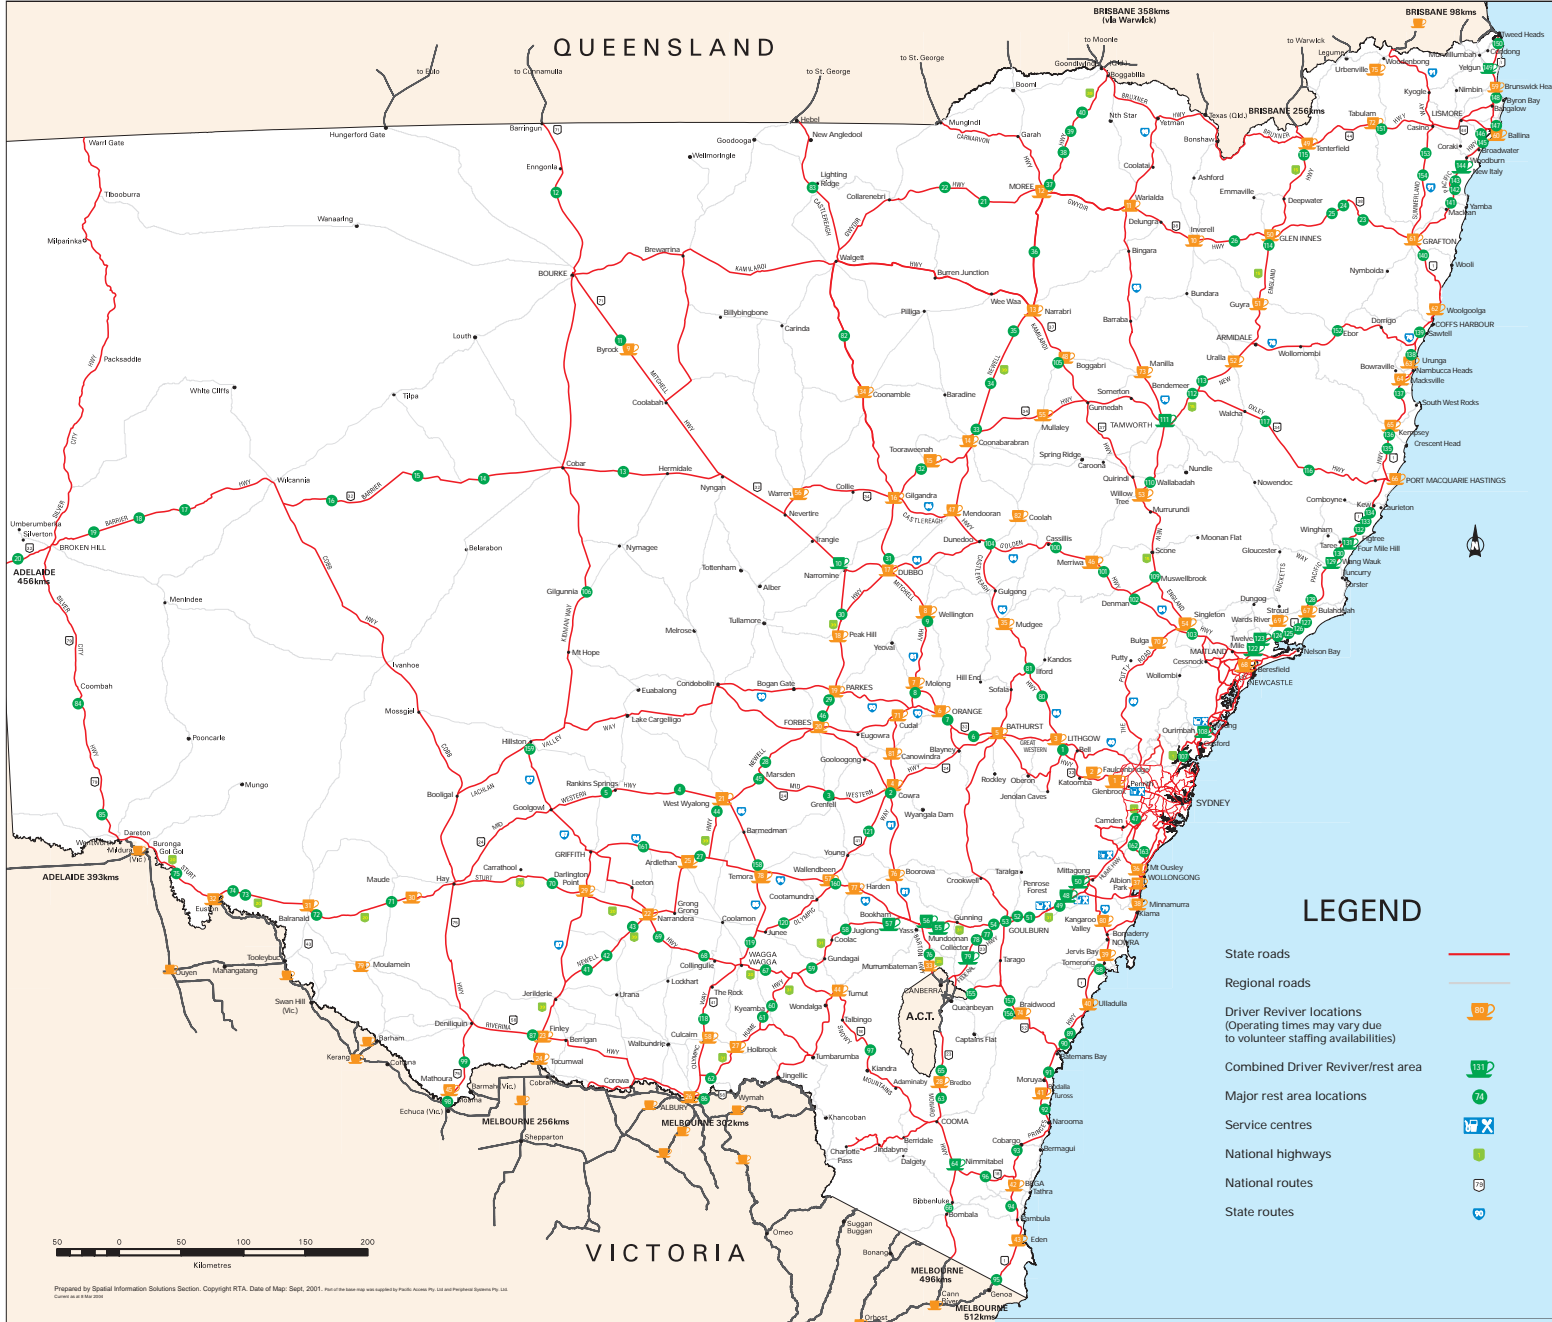

QUEENSLAND

LEGEND

- State roads
- Regional roads
- Driver Reviver locations (Operating times may vary due to volunteer staffing availabilities)
- Combined Driver Reviver/rest area
- Major rest area locations
- Service centres
- National highways
- National routes
- State routes

Driver Reviver locations*

Major rest area locations*

- **Snowy Mtns Hwy**
  - 44 Turnut - VRA headquarters in township
  - 45 Mauthoua - Rest Area
  - 46 Merriwa - Merriwa
  - 47 Mendooran - Shire Park at Bundulla St
  - 48 Boggabri - Boggabri School Cnr Brent & Brisbane St
- **New England Hwy**
  - 49 Terrierfield - Rotary Park
  - 50 Glen Innes - Tourist Information Centre - (Church St)
  - 51 Guyra - Rotary Park
  - 52 Uralla - In township
  - 53 Tamworth - Rotary Park 3km north of Tamworth
  - 54 Willow Tree - In township
  - 55 Singleton - Town Head Park east of township
- **Oxley Hwy**
  - 56 Mullaley - Mullaley Park
  - 57 Warren - Oxley Park
- **Olympic Hwy**
  - 58 Rest Area in township
  - 59 Culcain - Rest Area north of town
- **Pacific Hwy**
  - 60 58km north of Ballina
  - 61 Brunswick - Brunswick Heads Bypass (northbound)
  - 62 Ballina - Saunders Oval Ker St
  - 63 New Italy - 82km north of Grafton & 11km to Woodburn
  - 64 Grafton - Big River Roadhouse South Grafton (at Viaduct Rd)
  - 65 Wodjoolpa - Apex Park
  - 66 Urunga - Tourist Information Centre
  - 67 Macksville - South of Macksville opposite Scotts Head Rd
  - 68 Kempsey - Lachlan St South Kempsey
  - 69 Port Macquarie Hastings - Hastings River
  - 70 Four Mile Hill (Taree) - 6km south of Taree
  - 71 Wang Wauk (Nabiac) - Wang Wauk River, 36km north of Bulahdelah
  - 72 Bulahdelah - Driveaway to Golf Club
  - 73 Twelve Mile (Raymond Terrace) - 13km north of Raymond Terrace (northbound)
  - 74 Medowie Rd - 9km south of Karuah (southbound only at the end of the holiday period)
  - 75 Pacific Hwy - 14km north of Mittagong
  - 76 Sydney Newcastle Hwy - 56 15km north of Yass
  - 77 Beresfield - End of F3 Lenaghans & John Renshaw Drive
  - 78 Currimbah - F3 Freeway Currimbah Interchange
- **Bucketsley Hwy**
  - 79 Putty Rd - Rest area
  - 80 Bulga - Community Hall
- **The Escort Way**
  - 81 Cudell - Mitchell Monument
  - 82 Cnr Forbes & Mandira Rds
- **Brunxer Hwy**
  - 83 Tabulam - In township
- **Fossilickers Way**
  - 84 Manilla - Coronation Park TR62
- **Kings Hwy**
  - 85 Broadwood - Ryrie Park
- **Summerland Way**
  - 86 Urbinville - Cnr Summerland Way & Lindsay Hwy
- **Lachlan Valley Way**
  - 87 Boorowa - Marsden St adjacent to Court House
- **Burley Griffin Way**
  - 88 Harden - Park in township
  - 89 Temora - At Salvation Army Citadel
- **Baranald Rd**
  - 90 Mouldaine - Edge of town cnr Baranald, Hay & Barham Rds
- **Major Towns**
  - 91 Kangaroo - Ambulance Station, Main St
  - 92 Canowindra - Morris Park, Rood St
  - 93 Coolah - Wheat Sio Birnie St

*Only operate at peak holiday periods.